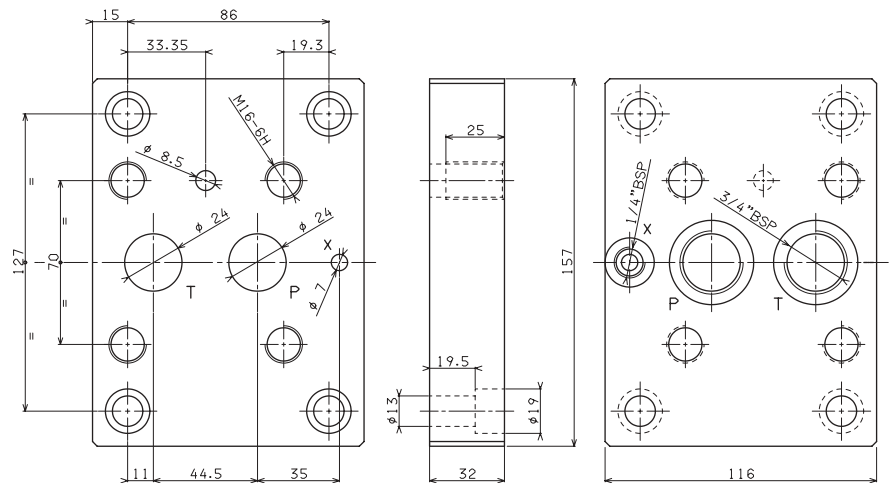

Единый адрес для всех регионов: any@nt-rt.ru || www.aron.nt-rt.ru

BS.VMP... SUBPLATE MOUNTING FOR V.*.P

BS.VMP.16... CONNECTORS: P = 1/2" BSP - T = 3/4" BSP - X = 1/4" BSP

- BS** Single plate
- VMP** Maximum pressure
- 16** Size NG16
- 00** No variant
- 1** Serial No.

Weight: 2,2 Kg
 Fixing screws M8x45 UNI 5931

BS.VMP.25... CONNECTORS: P AND T = 3/4" BSP - X = 1/4" BSP

- BS** Single plate
- VMP** maximum pressure
- 25** Size NG25
- 00** No variant
- 1** Serial No.

Weight: 3,6 Kg
 Fixing screws M12x35 UNI 5931

BS.VMP.25/1... CONNECTORS: P AND T = 1" BSP - X = 1/4" BSP

- BS** Single plate
- VMP** maximum pressure
- 25/1** Size NG25
- 00** No variant
- 1** Serial No.

Weight: 4,2 Kg
 Fixing screws M10x45 UNI 5931