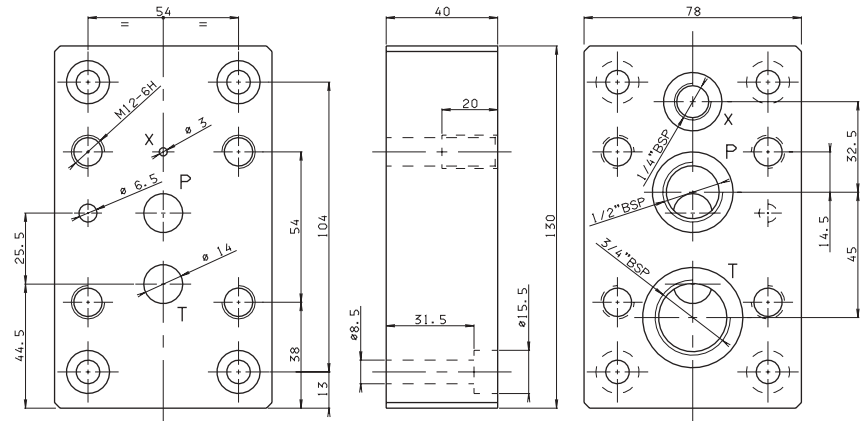

Единый адрес для всех регионов: any@nt-rt.ru || www.aron.nt-rt.ru

BS.VMP... SUBPLATE MOUNTING FOR V.*.P

BS.VMP.16... CONNECTORS: P = 1/2" BSP - T = 3/4" BSP - X = 1/4" BSP

- BS** Single plate
- VMP** Maximum pressure
- 16** Size NG16
- 00** No variant
- 1** Serial No.

Weight: 2,2 Kg
 Fixing screws M8x45 UNI 5931

BS.VMP.25... CONNECTORS: P AND T = 3/4" BSP - X = 1/4" BSP

- BS** Single plate
- VMP** maximum pressure
- 25** Size NG25
- 00** No variant
- 1** Serial No.

Weight: 3,6 Kg
 Fixing screws M12x35 UNI 5931

BS.VMP.25/1... CONNECTORS: P AND T = 1" BSP - X = 1/4" BSP

- BS** Single plate
- VMP** maximum pressure
- 25/1** Size NG25
- 00** No variant
- 1** Serial No.

Weight: 4,2 Kg
 Fixing screws M10x45 UNI 5931