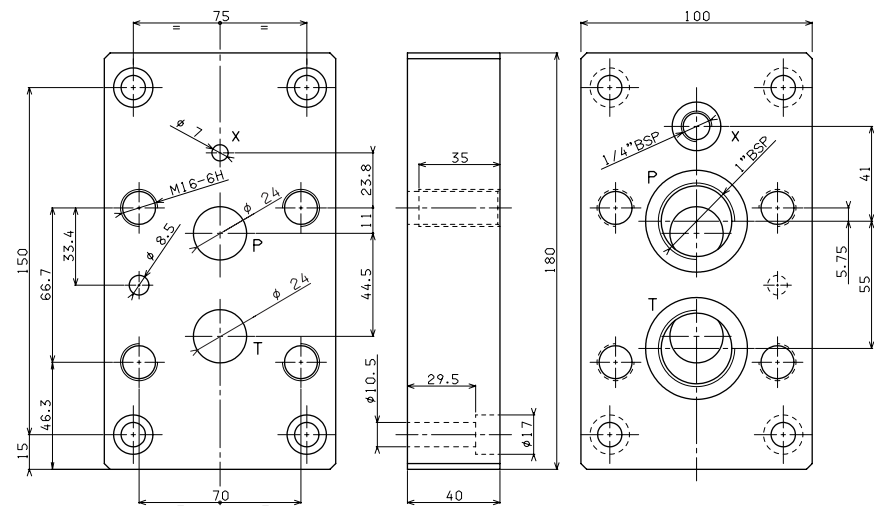

Единый адрес для всех регионов: any@nt-rt.ru || www.aron.nt-rt.ru

BS.VMP... SUBPLATE MOUNTING FOR V.*.P

BS.VMP.16... CONNECTORS: P = 1/2" BSP - T = 3/4" BSP - X = 1/4" BSP

- BS** Single plate
- VMP** Maximum pressure
- 16** Size NG16
- 00** No variant
- 1** Serial No.

Weight: 2,2 Kg
 Fixing screws M8x45 UNI 5931

BS.VMP.25... CONNECTORS: P AND T = 3/4" BSP - X = 1/4" BSP

- BS** Single plate
- VMP** maximum pressure
- 25** Size NG25
- 00** No variant
- 1** Serial No.

Weight: 3,6 Kg
 Fixing screws M12x35 UNI 5931

BS.VMP.25/1... CONNECTORS: P AND T = 1" BSP - X = 1/4" BSP

- BS** Single plate
- VMP** maximum pressure
- 25/1** Size NG25
- 00** No variant
- 1** Serial No.

Weight: 4,2 Kg
 Fixing screws M10x45 UNI 5931